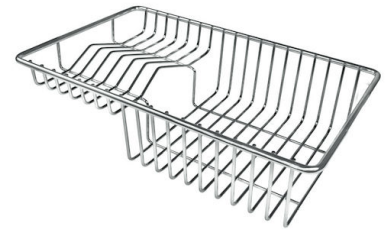

TECHNICAL DATA

Lavello MILANELLO cod. 1034/05*

FT

FTS

GALLERY

EQUIPMENT

GRILLE NOIRE POUR EVIERS RIVA
A100 E02

VIDAGE FADE PUSH GOLD
A407 A21

OPTIONAL ACCESSORIES

CUVETTE PERFOREE INOX
A154 F00

* only in combination with the accessory
A644 F04

**CUVETTE PERFOREE POUR EVIERS
RIVA**

A156 F00

GRILLE POR.ASSIETTES INOX
mm214x379

A100 C03

* only in combination with the accessory
A644 A01

GRILLE PORTE-ASSIETTES INOX
25x35

A100 A54

* only in combination with the accessory
A644 F04

**PLANCHE DE DECOUPE BOIS POUR
EVIERS RIVA**

A642 F03

**PLANCHE DE DECOUPE DOUBLE
HDPE**

A644 A01

**PLANCHE DE DECOUPE DOUBLE
IROKO**
A644 F04