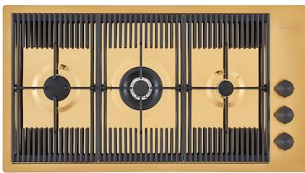

RECOMMENDED PAIRINGS

MILANO 3 BRULEURS GOLD
G680 F09