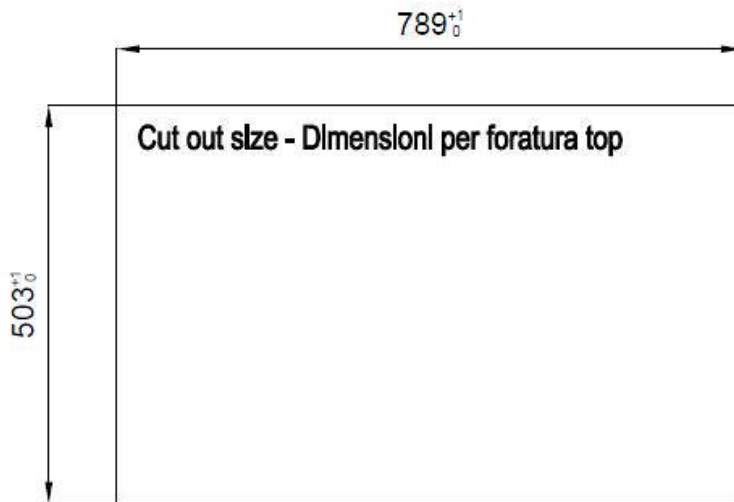

Lavello MILANELLO cod. 1034/05*

FT

FTS

GALLERY