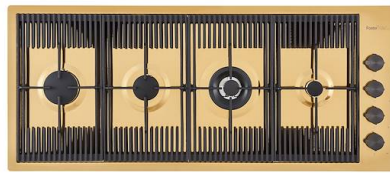

MILANO 4 BRULEURS GOLD
G681 F09